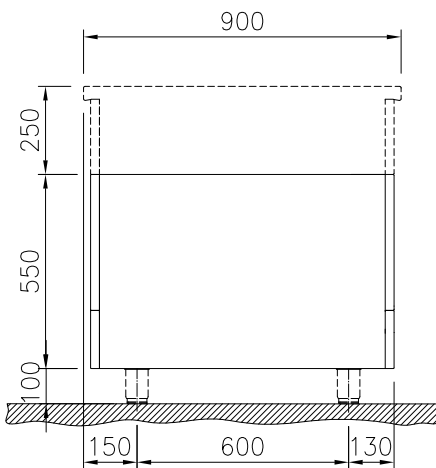

APPROVAL: _____

Experience the Excellence
www.electroluxprofessional.com
ELUX_EMAIL

Front

Side

Top

Key Information:

External dimensions, Width:	
589324 (MC2BDCG000)	700 mm
External dimensions, Depth:	900 mm
External dimensions, Height:	550 mm
Cupboard Cavity Dimensions (width):	580 mm
Cupboard Cavity Dimensions (height):	330 mm
Cupboard Cavity Dimensions (depth):	860 mm
Net weight:	23 kg

Optional Accessories

- Stainless steel side panel, 900x800mm, freestanding PNC 912511
- Stainless steel front kicking strip, 700mm width PNC 912597
- Stainless steel side kicking strips left and right, freestanding, 900mm width PNC 912621
- Stainless steel plinth, freestanding, 700mm width PNC 912919
- - NOT TRANSLATED - PNC 913237
- - NOT TRANSLATED - PNC 913259
- - NOT TRANSLATED - PNC 913282
- STAINLESS STEEL DIVIDING PANEL 900X800MM LEFT/RIGHT PNC 913673
- STAINLESS STEEL SIDE COVER PANEL, FLUSH 900X800MM LEFT/RIGHT PNC 913689