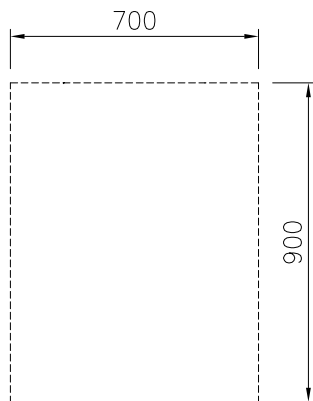

APPROVAL: _____

Experience the Excellence
www.electroluxprofessional.com
ELUX_EMAIL

Front

Side

Top

Key Information:

External dimensions, Width:	
589324 (MC2BDCG000)	700 mm
External dimensions, Depth:	900 mm
External dimensions, Height:	550 mm
Cupboard Cavity Dimensions (width):	580 mm
Cupboard Cavity Dimensions (height):	330 mm
Cupboard Cavity Dimensions (depth):	860 mm
Net weight:	23 kg