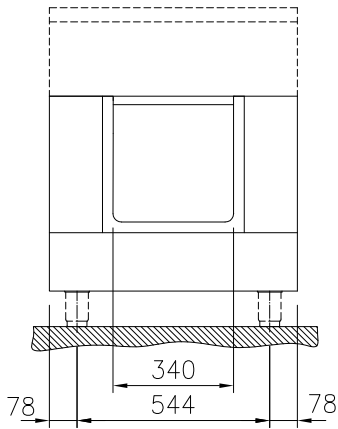

Short Form Specification

Item No. _____

700 mm wide open passthrough base compartment to store pots, pans, sheet pans, etc. with hygienic design and round edges. Unit constructed according to DIN 18860_2 with 70 mm recessed plinth. Internal frame for heavy duty sturdiness in 2 mm and 3 mm in 1.4301 (AISI 304). 2 mm top in 1.4301 (AISI 304). Flat surface construction, easily cleanable. THERMODUL connection system enables seamless worktop when units are connected and avoids soil penetrating. storage space in the base accepts GN 1/1 containers.

Construction

- IPX5 water resistance certification.
- Hygienic design of the open base compartment with large round edges.
- 2 mm top in 1.4301 (AISI 304).
- Flat surface construction with minimal hidden areas to easily clean all surfaces
- Storage space in the base of the appliance that can accept GN1/1 containers.
- Internal frame for heavy duty sturdiness in stainless steel.

APPROVAL: _____

Experience the Excellence
www.electroluxprofessional.com
ELUX_EMAIL

Front

Side

Top

Key Information:

External dimensions, Width:	
589324 (MC2BDCG000)	700 mm
External dimensions, Depth:	900 mm
External dimensions, Height:	550 mm
Cupboard Cavity Dimensions (width):	580 mm
Cupboard Cavity Dimensions (height):	330 mm
Cupboard Cavity Dimensions (depth):	860 mm
Net weight:	23 kg

Optional Accessories

- Stainless steel side panel, 900x800mm, freestanding PNC 912511
- Stainless steel front kicking strip, 700mm width PNC 912597
- Stainless steel side kicking strips left and right, freestanding, 900mm width PNC 912621
- Stainless steel plinth, freestanding, 700mm width PNC 912919
- - NOT TRANSLATED - PNC 913237
- - NOT TRANSLATED - PNC 913259
- - NOT TRANSLATED - PNC 913282
- STAINLESS STEEL DIVIDING PANEL 900X800MM LEFT/RIGHT PNC 913673
- STAINLESS STEEL SIDE COVER PANEL, FLUSH 900X800MM LEFT/RIGHT PNC 913689